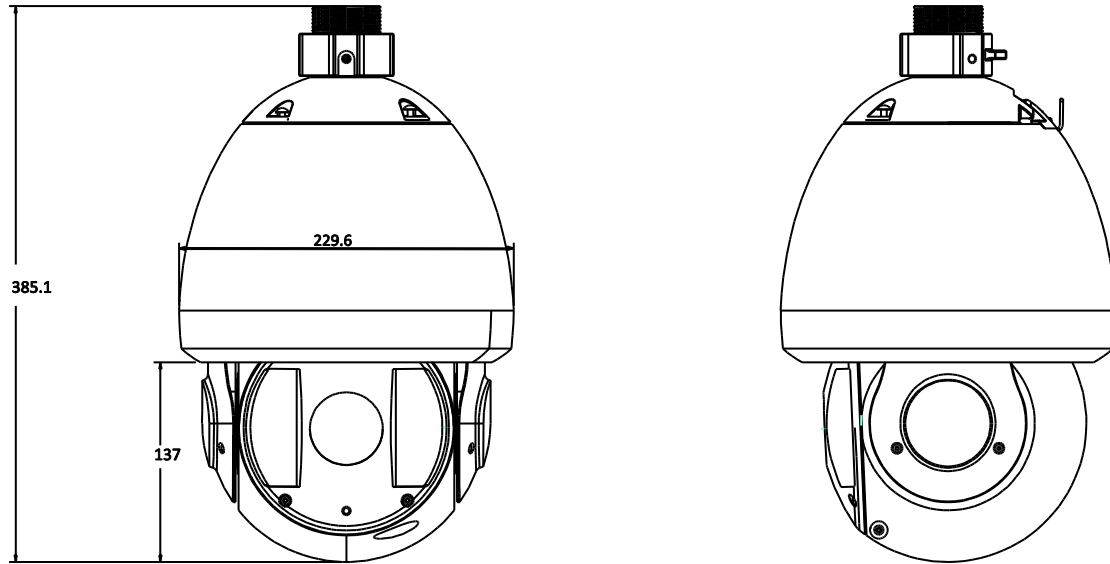

DH-SD6982A/82C-HN

Dimensions (mm)

Accessories

DH-69FB	DH-PFA11	Power Supply